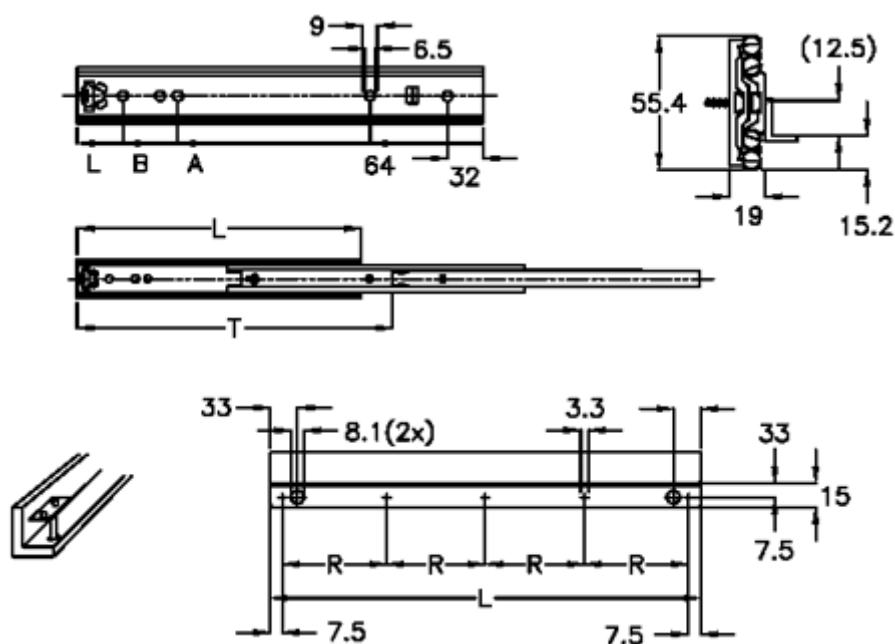

Article number: 11112F65

Description: Thomas Regout Telescopic Slide 112F65 ULF HD B, 3-piece. (replaced with 11112S03)
Length 400 mm / load cap. 97 kg / extension 440 mm

Measures

A	= 288
B	= 320
L	= 400
Load capacity side mounted	= 78
R	= 100
T	= 440